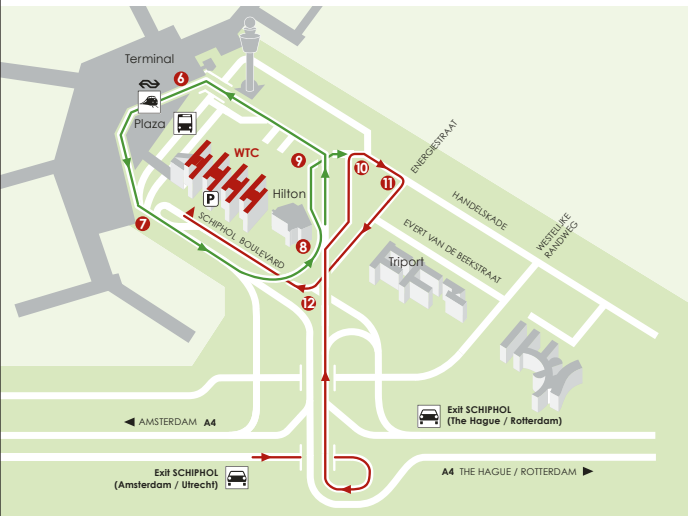

5 min.

- From the covered walkway: take the escalator from Schiphol Plaza up to the walkway and follow the signs marked WTC Schiphol Airport, or
- From outside: exit Schiphol Plaza. Cross over at the bus station towards the Sheraton Hotel. Keep walking along Schiphol Boulevard. The entrance to WTC Schiphol Airport is located next to the hotel.

Missed your exit?

- Drive in leftmost lane to take the first off-ramp exit (**past the P1 car park entrances**) on your left **1**
- Continue on this road and follow the bend in the road to the left **2**. You will pass the entrances to Schiphol Plaza, the railway station and the bus station
- Drive past the Sheraton Hotel and stay in the rightmost lane **3**. (Do not take the ramp up or follow the signs marked '**Terug naar Schiphol/Return to Schiphol**')
- Continue on this road then turn left at the first set of traffic lights **4**. Turn left at the second set of traffic lights **5**
- Drive straight through to WTC Schiphol Airport
- Parking is available in the WTC car park

If you missed your exit after following the instructions above and you are driving past the Departure Halls: **6**

- Stay in the leftmost lane **7**
- Take the first exit where the road bends to the left and head downwards (to the same level as the Hilton hotel) **8**
- At the bottom of the off-ramp, take the first right **9**
- Turn right at the next junction **10**
- Drive straight and then turn right at the first set of traffic lights **11**
- Keep driving and follow the bend in the road to the right **12**
- Parking is available in the WTC car park