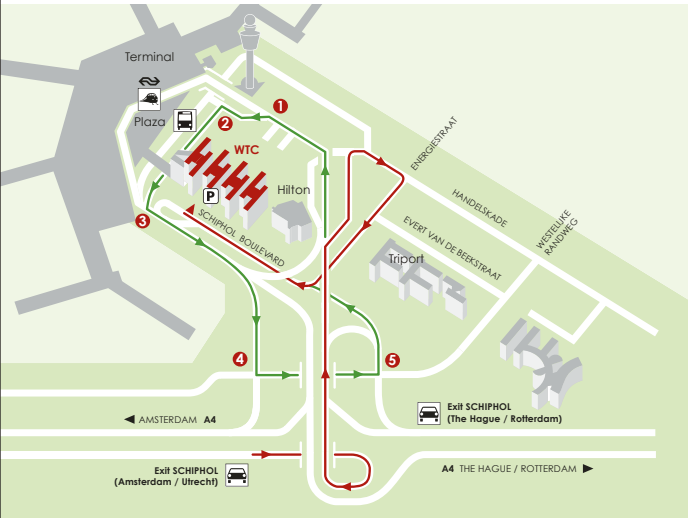

Indien u de afslag heeft gemist volgens de beschrijving van hierboven en langs de vertrekhallen rijdt: **6**

- Houd de linkerrijstrook aan **7**
- Neem de eerste afrit met de bocht mee naar links naar beneden (ter hoogte van Hilton hotel) **8**
- Sla onderaan de afrit rechtsaf **9**
- Sla bij het eerstvolgende kruising rechtsaf **10**
- Rij door en ga bij het eerste stoplicht naar rechts **11**
- Rij door met de bocht mee naar rechts **12**
- Parkeren is mogelijk in parkeergarage WTC

From The Hague/Rotterdam

- Take the Schiphol exit on the A4
- Take the first exit on the right and follow the signs marked 'Vracht/Cargo' **7**
- Drive through the first set of traffic lights towards Schiphol Boulevard **8**
- Parking is available in the WTC car park

5 min.

- From the covered walkway: take the escalator from Schiphol Plaza up to the walkway and follow the signs marked WTC Schiphol Airport, or
- From outside: exit Schiphol Plaza. Cross over at the bus station towards the Sheraton Hotel. Keep walking along Schiphol Boulevard. The entrance to WTC Schiphol Airport is located next to the hotel.

Missed your exit?

- Drive in leftmost lane to take the first off-ramp exit (**past the P1 car park entrances**) on your left **1**
- Continue on this road and follow the bend in the road to the left **2**. You will pass the entrances to Schiphol Plaza, the railway station and the bus station
- Drive past the Sheraton Hotel and stay in the rightmost lane **3**. (Do not take the ramp up or follow the signs marked '**Terug naar Schiphol/Return to Schiphol**')
- Continue on this road then turn left at the first set of traffic lights **4**. Turn left at the second set of traffic lights **5**
- Drive straight through to WTC Schiphol Airport
- Parking is available in the WTC car park