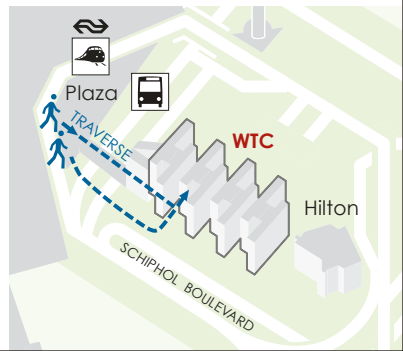

Route description WTC Schiphol Airport

From Amsterdam/Utrecht

- Take the Amsterdam Airport Schiphol exit on the A4 **1**
- Follow the signs marked 'Vracht/Cargo' **2**
- Follow the signs marked 'Vracht/kantoren/WTC/Hilton/Sheraton' and take the off-ramp exit on the right **3**
- At the end of the ramp, take the first right **4**
- Turn right at the first set of traffic lights **5**
- Continue along this road and follow the bend in the road to the right **6**
- Parking is available in the WTC car park

From The Hague/Rotterdam

- Take the Schiphol exit on the A4
- Take the first exit on the right and follow the signs marked 'Vracht/Cargo' **7**
- Drive through the first set of traffic lights towards Schiphol Boulevard **8**
- Parking is available in the WTC car park

5 min.

- From the covered walkway: take the escalator from Schiphol Plaza up to the walkway and follow the signs marked WTC Schiphol Airport, or
- From outside: exit Schiphol Plaza. Cross over at the bus station towards the Sheraton Hotel. Keep walking along Schiphol Boulevard. The entrance to WTC Schiphol Airport is located next to the hotel.

Missed your exit?

- Drive in leftmost lane to take the first off-ramp exit (**past the P1 car park entrances**) on your left **1**
- Continue on this road and follow the bend in the road to the left **2**. You will pass the entrances to Schiphol Plaza, the railway station and the bus station
- Drive past the Sheraton Hotel and stay in the rightmost lane **3**. (Do not take the ramp up or follow the signs marked '**Terug naar Schiphol/Return to Schiphol**')
- Continue on this road then turn left at the first set of traffic lights **4**. Turn left at the second set of traffic lights **5**
- Drive straight through to WTC Schiphol Airport
- Parking is available in the WTC car park